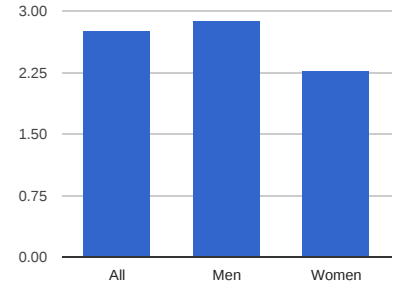

# 6 Competitions, 18 Events, 1174 Attendees, 423 License Holders

Attendees: 1174  
● Men ● Women

License Holders: 423  
● Men ● Women

Average Attendance per License Holder

Participation by Category (includes attendees competing in multiple categories)

## Attendance by Age Profile