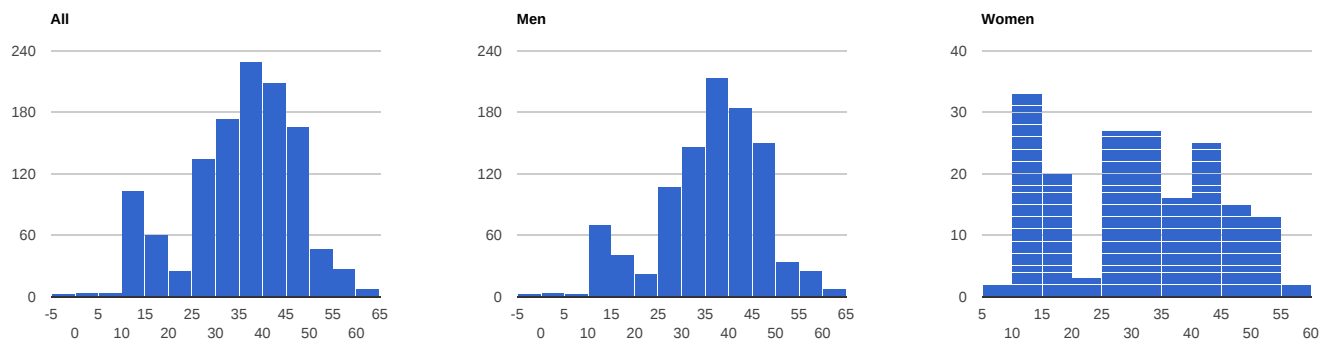

# 6 Competitions, 18 Events, 1174 Attendees, 423 License Holders

Attendees: 1174  
● Men ● Women

License Holders: 423  
● Men ● Women

Average Attendance per License Holder

Participation by Category (includes attendees competing in multiple categories)

## Attendance by Age Profile