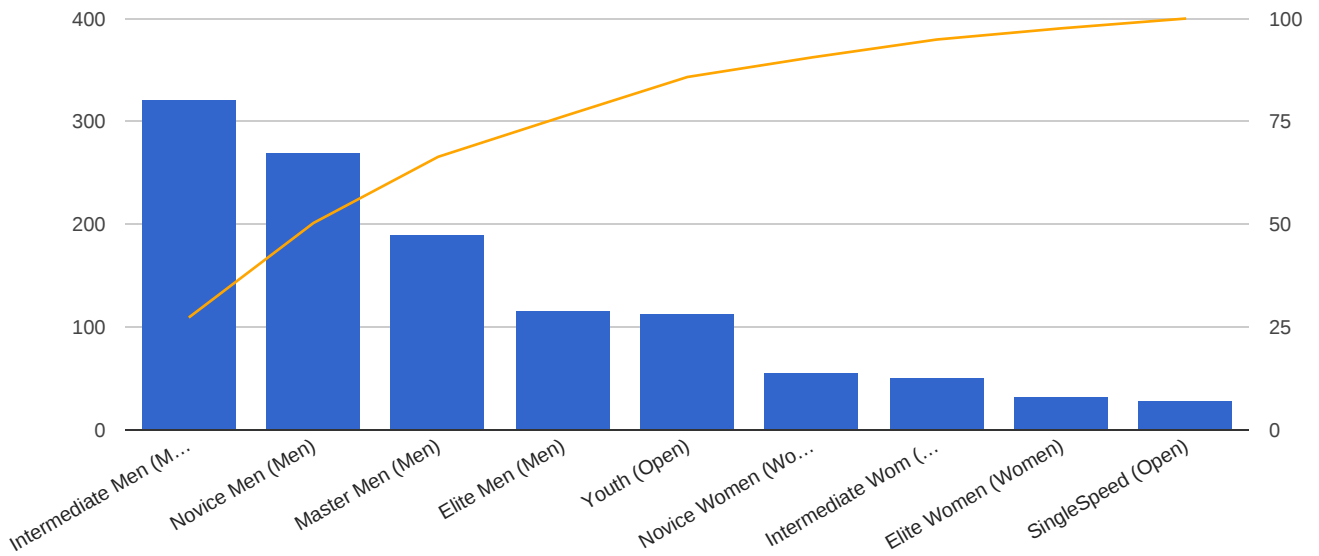

# 6 Competitions, 18 Events, 1174 Attendees, 423 License Holders

Attendees: 1174  
● Men ● Women

License Holders: 423  
● Men ● Women

Average Attendance per License Holder

Participation by Category (includes attendees competing in multiple categories)

## Attendance by Age Profile