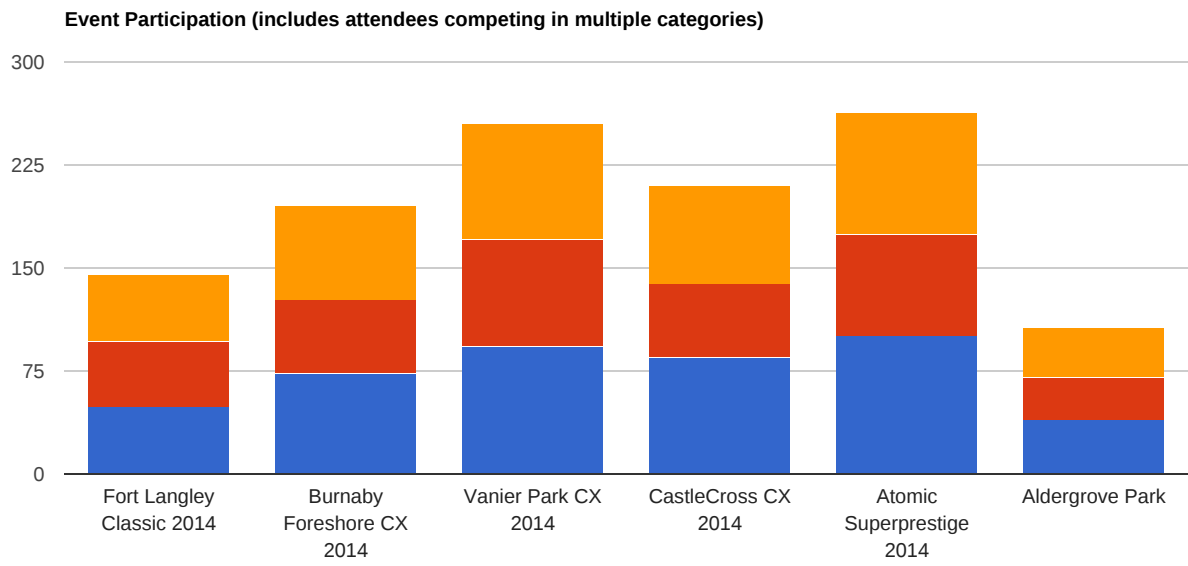

Gender	Attendees	LicenseHolders	Ave. Attendance per LicenseHolder
All	1174	423	2.78
Men	991	343	2.89
Women	183	80	2.29