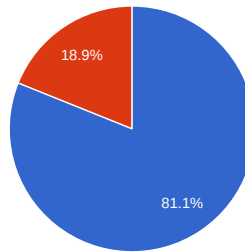

# 6 Competitions, 18 Events, 1174 Attendees, 423 License Holders

Attendees: 1174  
● Men ● Women

License Holders: 423  
● Men ● Women

Average Attendance per License Holder

Participation by Category (includes attendees competing in multiple categories)

## Attendance by Age Profile