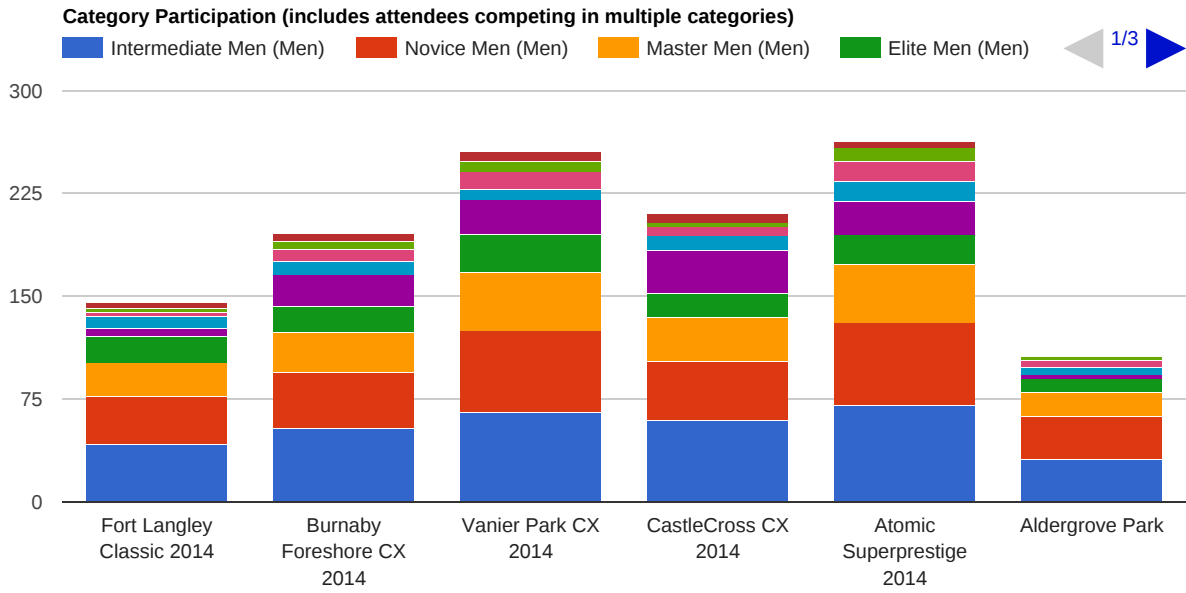

Competitions