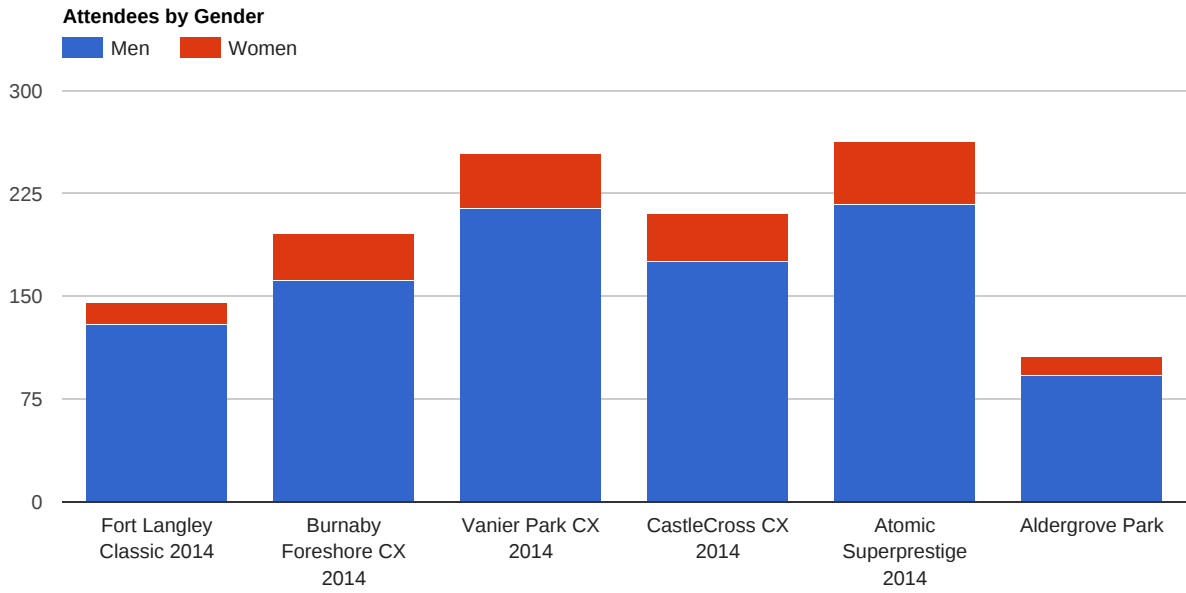

Competitions