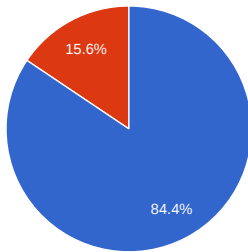

# 6 Competitions, 18 Events, 1174 Attendees, 423 License Holders

Attendees: 1174  
● Men ● Women

License Holders: 423  
● Men ● Women

Average Attendance per License Holder

Participation by Category (includes attendees competing in multiple categories)

## Attendance by Age Profile