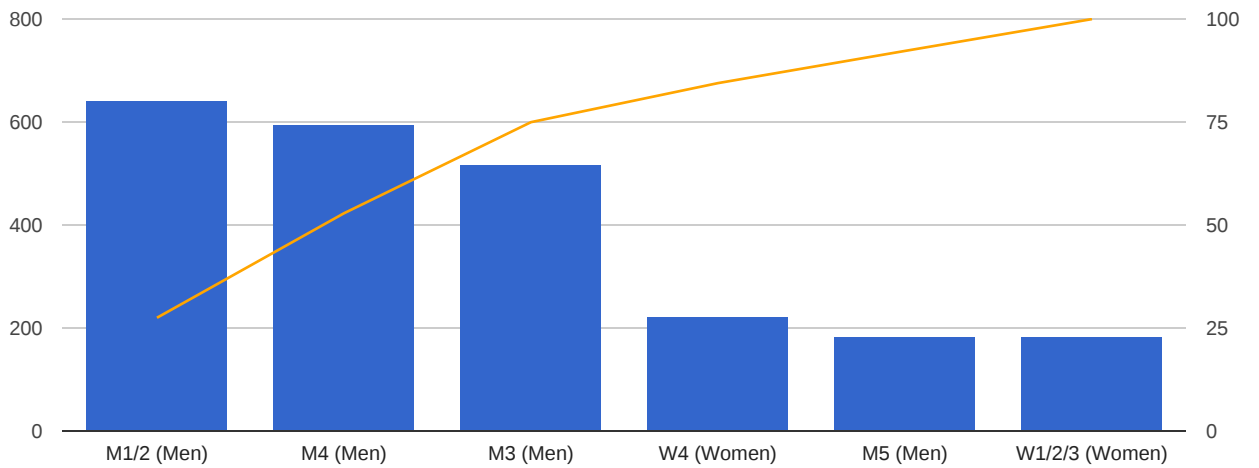

17 Competitions, 42 Events, 2338 Attendees, 460 License Holders

Attendees: 2338
● Men ● Women

License Holders: 460
● Men ● Women

Average Attendance per License Holder

Participation by Category (includes attendees competing in multiple categories)

Attendance by Age Profile

Average Attendance by Age

Participating License Holder Age Profile (as of 2015)

Competitions

Event Participation (includes attendees competing in multiple categories)

License Holders Zip/Postal

Detailed Data

Gender	Attendees	LicenseHolders	Ave. Attendance per LicenseHolder
All	2338	460	5.08
Men	1932	366	5.28
Women	406	94	4.32

Competition	Start Date	Events	Men	Women	Total	Grand Total
WTNC Glenlyon	2015-04-28					
		630 Start	4	17	21	
		710 Start	100	11	111	
			104	28		132
WTNC UBC	2015-05-05					
		630	3	22	25	
		700	71	0	71	
		730	34	0	34	
			108	22		130
WTNC Glenlyon	2015-05-12					
		630	9	25	34	
		710	134	0	134	
			143	25		168
WTNC UBC	2015-05-19					
		630	7	22	29	
		700	70	0	70	
		730	40	0	40	
			117	22		139
WTNC Glenlyon	2015-05-26					
		630	11	28	39	
		710	136	0	136	
			147	28		175
WTNC UBC	2015-06-02					
		630	7	16	23	
		700	40	0	40	
		730	22	0	22	
			69	16		85
WTNC Glenlyon	2015-06-09					
		630	11	24	35	
		710	128	1	129	
			139	25		164
WTNC UBC	2015-06-16					
		630	13	26	39	
		700	80	0	80	
		730	39	0	39	
			132	26		158
WTNC Glenlyon	2015-06-23					
		630	16	29	45	
		710	124	0	124	
			140	29		169
WTNC UBC	2015-06-30					
		630	12	22	34	
		700	52	0	52	
		730	39	0	39	
			103	22		125
WTNC Glenlyon	2015-07-07					
		630	15	21	36	
		710	101	0	101	
			116	21		137
WTNC UBC	2015-07-21					
		630	8	13	21	
		700	48	0	48	
		730	24	0	24	
			80	13		93
WTNC Glenlyon	2015-07-28					
		630	12	23	35	
		710	99	0	99	
			111	23		134
WTNC UBC	2015-08-04					
		630	14	21	35	
		700	41	0	41	
		730	22	0	22	
			77	21		98