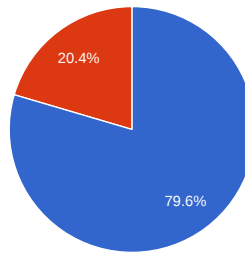

17 Competitions, 42 Events, 2338 Attendees, 460 License Holders

Attendees: 2338
● Men ● Women

License Holders: 460
● Men ● Women

Average Attendance per License Holder

Participation by Category (includes attendees competing in multiple categories)

Attendance by Age Profile

Average Attendance by Age

Participating License Holder Age Profile (as of 2015)

Competitions

Event Participation (includes attendees competing in multiple categories)

License Holders Zip/Postal