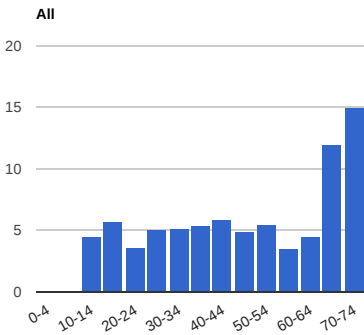

17 Competitions, 42 Events, 2338 Attendees, 460 License Holders

Attendees: 2338
● Men ● Women

License Holders: 460
● Men ● Women

Average Attendance per License Holder

Participation by Category (includes attendees competing in multiple categories)

Attendance by Age Profile

Average Attendance by Age

Participating License Holder Age Profile (as of 2015)

Competitions

Event Participation (includes attendees competing in multiple categories)

License Holders Zip/Postal