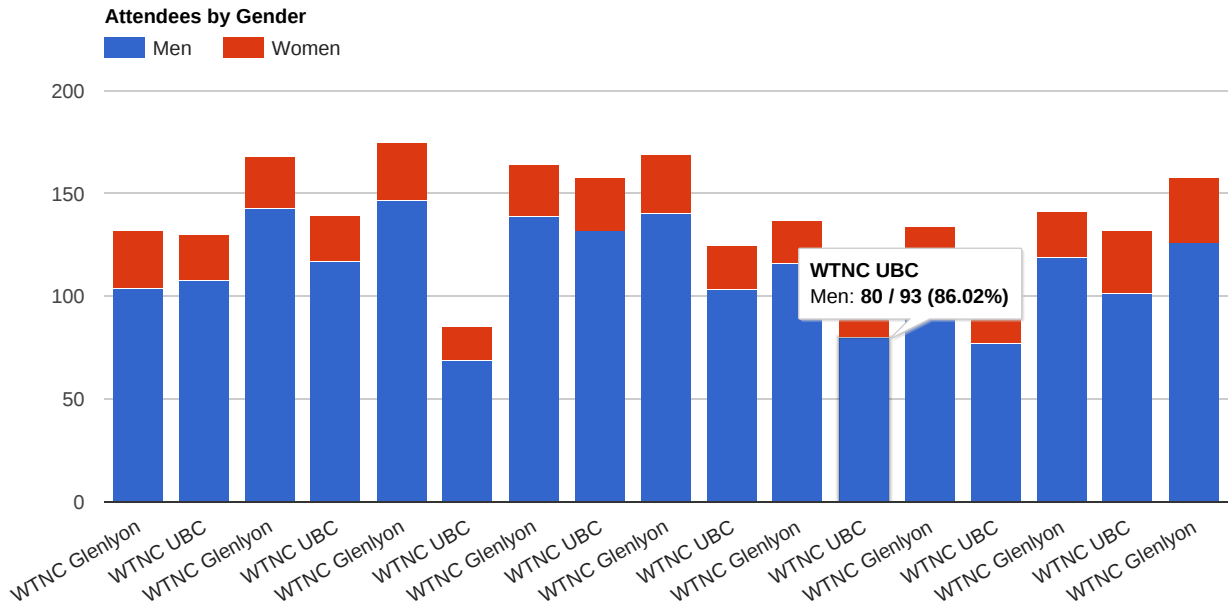

17 Competitions, 42 Events, 2338 Attendees, 460 License Holders

Attendees: 2338
● Men ● Women

License Holders: 460
● Men ● Women

Average Attendance per License Holder

Participation by Category (includes attendees competing in multiple categories)

Attendance by Age Profile

Average Attendance by Age

Participating License Holder Age Profile (as of 2015)

Competitions

Event Participation (includes attendees competing in multiple categories)

License Holders Zip/Postal