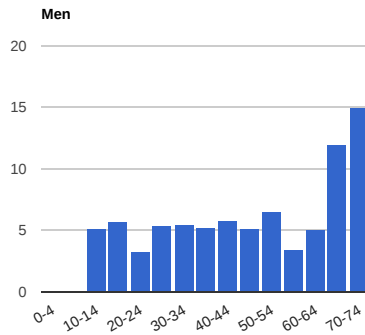

17 Competitions, 42 Events, 2338 Attendees, 460 License Holders

Attendees: 2338
● Men ● Women

License Holders: 460
● Men ● Women

Average Attendance per License Holder

Participation by Category (includes attendees competing in multiple categories)

Attendance by Age Profile

Average Attendance by Age

Participating License Holder Age Profile (as of 2015)

Competitions

Event Participation (includes attendees competing in multiple categories)

License Holders Zip/Postal