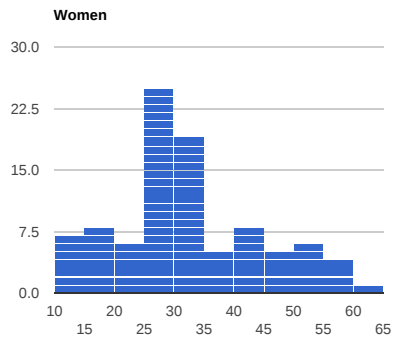

17 Competitions, 42 Events, 2338 Attendees, 460 License Holders

Attendees: 2338
● Men ● Women

License Holders: 460
● Men ● Women

Average Attendance per License Holder

Participation by Category (includes attendees competing in multiple categories)

Attendance by Age Profile

Average Attendance by Age

Participating License Holder Age Profile (as of 2015)

Competitions

Event Participation (includes attendees competing in multiple categories)

License Holders Zip/Postal