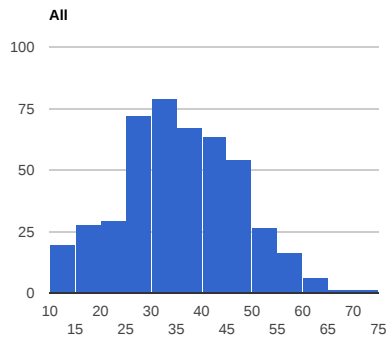

17 Competitions, 42 Events, 2338 Attendees, 460 License Holders

Attendees: 2338
● Men ● Women

License Holders: 460
● Men ● Women

Average Attendance per License Holder

Participation by Category (includes attendees competing in multiple categories)

Attendance by Age Profile

Average Attendance by Age

Participating License Holder Age Profile (as of 2015)

Competitions

Event Participation (includes attendees competing in multiple categories)

License Holders Zip/Postal