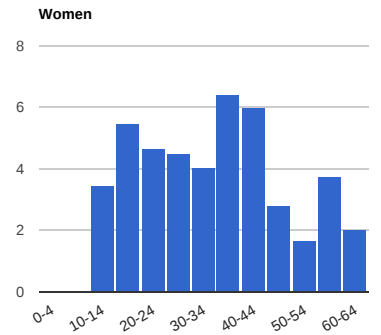

17 Competitions, 42 Events, 2338 Attendees, 460 License Holders

Attendees: 2338
● Men ● Women

License Holders: 460
● Men ● Women

Average Attendance per License Holder

Participation by Category (includes attendees competing in multiple categories)

Attendance by Age Profile

Average Attendance by Age

Participating License Holder Age Profile (as of 2015)

Competitions

Event Participation (includes attendees competing in multiple categories)

License Holders Zip/Postal

Detailed Data

Gender	Attendees	LicenseHolders	Ave. Attendance per LicenseHolder
All	2338	460	5.08
Men	1932	366	5.28
Women	406	94	4.32

Competition	Start Date	Events	Men	Women	Total	Grand Total
WTNC Glenlyon	2015-04-28					
		630 Start	4	17	21	
		710 Start	100	11	111	
			104	28		132
WTNC UBC	2015-05-05					
		630	3	22	25	
		700	71	0	71	
		730	34	0	34	
			108	22		130
WTNC Glenlyon	2015-05-12					
		630	9	25	34	
		710	134	0	134	
			143	25		168
WTNC UBC	2015-05-19					
		630	7	22	29	
		700	70	0	70	
		730	40	0	40	
			117	22		139
WTNC Glenlyon	2015-05-26					
		630	11	28	39	
		710	136	0	136	
			147	28		175
WTNC UBC	2015-06-02					
		630	7	16	23	
		700	40	0	40	
		730	22	0	22	
			69	16		85
WTNC Glenlyon	2015-06-09					
		630	11	24	35	
		710	128	1	129	
			139	25		164
WTNC UBC	2015-06-16					
		630	13	26	39	
		700	80	0	80	
		730	39	0	39	
			132	26		158
WTNC Glenlyon	2015-06-23					
		630	16	29	45	
		710	124	0	124	
			140	29		169
WTNC UBC	2015-06-30					
		630	12	22	34	
		700	52	0	52	
		730	39	0	39	
			103	22		125
WTNC Glenlyon	2015-07-07					
		630	15	21	36	
		710	101	0	101	
			116	21		137
WTNC UBC	2015-07-21					
		630	8	13	21	
		700	48	0	48	
		730	24	0	24	
			80	13		93
WTNC Glenlyon	2015-07-28					
		630	12	23	35	
		710	99	0	99	
			111	23		134
WTNC UBC	2015-08-04					
		630	14	21	35	
		700	41	0	41	
		730	22	0	22	
			77	21		98