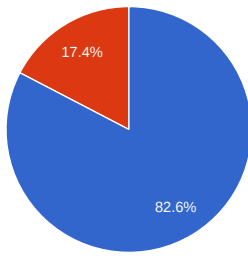

17 Competitions, 42 Events, 2338 Attendees, 460 License Holders

Attendees: 2338
● Men ● Women

License Holders: 460
● Men ● Women

Average Attendance per License Holder

Participation by Category (includes attendees competing in multiple categories)

Attendance by Age Profile

Average Attendance by Age

Participating License Holder Age Profile (as of 2015)

Competitions

Event Participation (includes attendees competing in multiple categories)

License Holders Zip/Postal