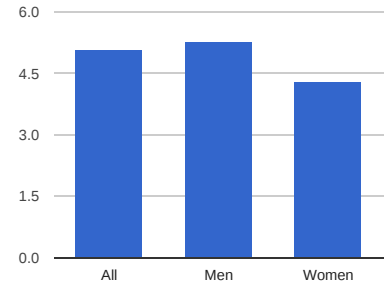

17 Competitions, 42 Events, 2338 Attendees, 460 License Holders

Attendees: 2338
● Men ● Women

License Holders: 460
● Men ● Women

Average Attendance per License Holder

Participation by Category (includes attendees competing in multiple categories)

Attendance by Age Profile

Average Attendance by Age

Participating License Holder Age Profile (as of 2015)

Competitions

Event Participation (includes attendees competing in multiple categories)

License Holders Zip/Postal