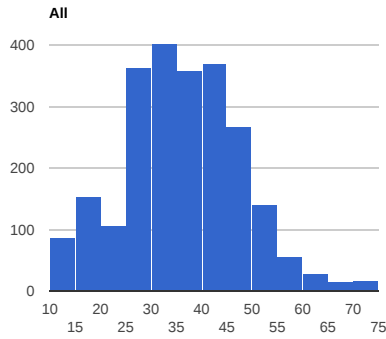

17 Competitions, 42 Events, 2338 Attendees, 460 License Holders

Attendees: 2338
● Men ● Women

License Holders: 460
● Men ● Women

Average Attendance per License Holder

Participation by Category (includes attendees competing in multiple categories)

Attendance by Age Profile

Average Attendance by Age

Participating License Holder Age Profile (as of 2015)

Competitions

Event Participation (includes attendees competing in multiple categories)

License Holders Zip/Postal