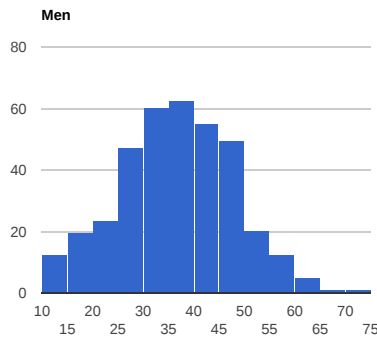

17 Competitions, 42 Events, 2338 Attendees, 460 License Holders

Attendees: 2338
● Men ● Women

License Holders: 460
● Men ● Women

Average Attendance per License Holder

Participation by Category (includes attendees competing in multiple categories)

Attendance by Age Profile

Average Attendance by Age

Participating License Holder Age Profile (as of 2015)

Competitions

Event Participation (includes attendees competing in multiple categories)

License Holders Zip/Postal