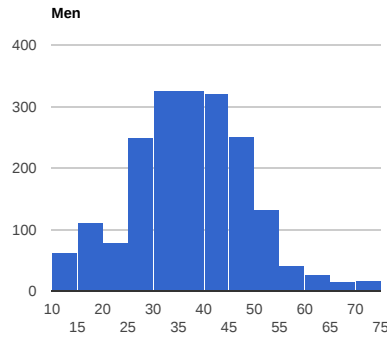

17 Competitions, 42 Events, 2338 Attendees, 460 License Holders

Attendees: 2338
● Men ● Women

License Holders: 460
● Men ● Women

Average Attendance per License Holder

Participation by Category (includes attendees competing in multiple categories)

Attendance by Age Profile

Average Attendance by Age

Participating License Holder Age Profile (as of 2015)

Competitions

Event Participation (includes attendees competing in multiple categories)

License Holders Zip/Postal