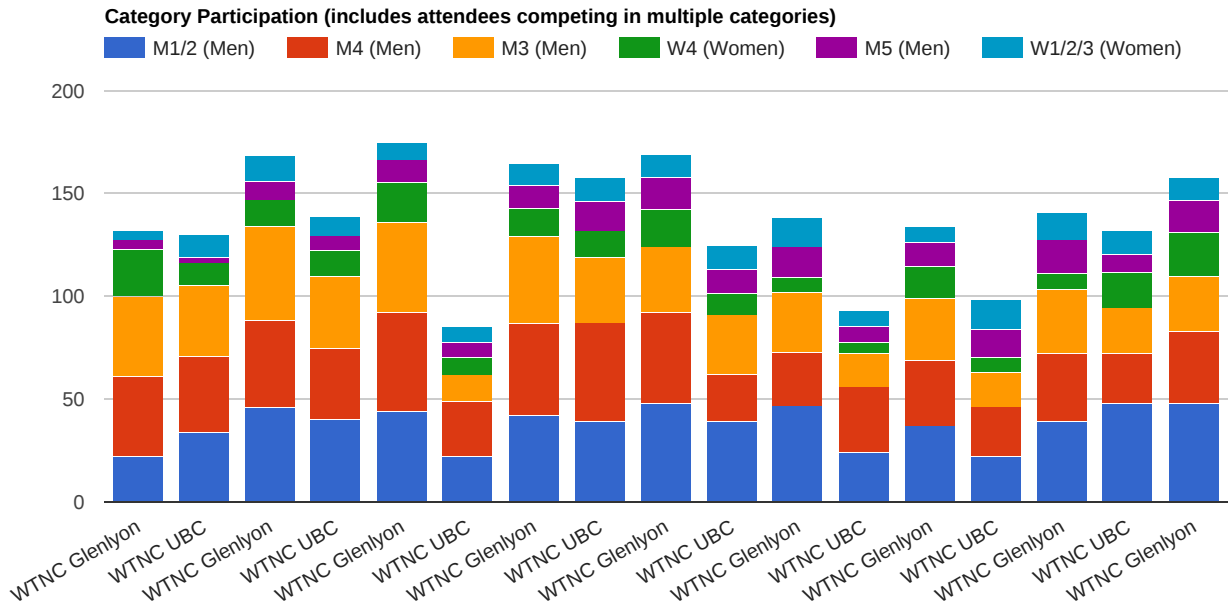

17 Competitions, 42 Events, 2338 Attendees, 460 License Holders

Attendees: 2338
● Men ● Women

License Holders: 460
● Men ● Women

Average Attendance per License Holder

Participation by Category (includes attendees competing in multiple categories)

Attendance by Age Profile

Average Attendance by Age

Participating License Holder Age Profile (as of 2015)

Competitions

Event Participation (includes attendees competing in multiple categories)

License Holders Zip/Postal

Detailed Data

Gender	Attendees	LicenseHolders	Ave. Attendance per LicenseHolder
All	2338	460	5.08
Men	1932	366	5.28
Women	406	94	4.32

Competition	Start Date	Events	Men	Women	Total	Grand Total
WTNC Glenlyon	2015-04-28					
		630 Start	4	17	21	
		710 Start	100	11	111	
			104	28		132
WTNC UBC	2015-05-05					
		630	3	22	25	
		700	71	0	71	
		730	34	0	34	
			108	22		130
WTNC Glenlyon	2015-05-12					
		630	9	25	34	
		710	134	0	134	
			143	25		168
WTNC UBC	2015-05-19					
		630	7	22	29	
		700	70	0	70	
		730	40	0	40	
			117	22		139
WTNC Glenlyon	2015-05-26					
		630	11	28	39	
		710	136	0	136	
			147	28		175
WTNC UBC	2015-06-02					
		630	7	16	23	
		700	40	0	40	
		730	22	0	22	
			69	16		85
WTNC Glenlyon	2015-06-09					
		630	11	24	35	
		710	128	1	129	
			139	25		164
WTNC UBC	2015-06-16					
		630	13	26	39	
		700	80	0	80	
		730	39	0	39	
			132	26		158
WTNC Glenlyon	2015-06-23					
		630	16	29	45	
		710	124	0	124	
			140	29		169
WTNC UBC	2015-06-30					
		630	12	22	34	
		700	52	0	52	
		730	39	0	39	
			103	22		125
WTNC Glenlyon	2015-07-07					
		630	15	21	36	
		710	101	0	101	
			116	21		137
WTNC UBC	2015-07-21					
		630	8	13	21	
		700	48	0	48	
		730	24	0	24	
			80	13		93
WTNC Glenlyon	2015-07-28					
		630	12	23	35	
		710	99	0	99	
			111	23		134
WTNC UBC	2015-08-04					
		630	14	21	35	
		700	41	0	41	
		730	22	0	22	
			77	21		98