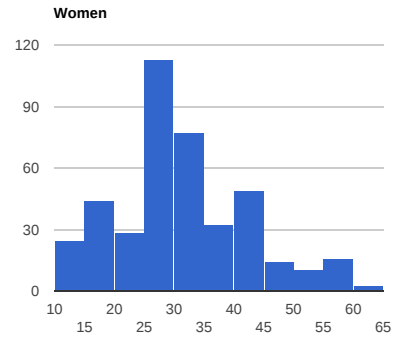

17 Competitions, 42 Events, 2338 Attendees, 460 License Holders

Attendees: 2338
● Men ● Women

License Holders: 460
● Men ● Women

Average Attendance per License Holder

Participation by Category (includes attendees competing in multiple categories)

Attendance by Age Profile

Average Attendance by Age

Participating License Holder Age Profile (as of 2015)

Competitions

Event Participation (includes attendees competing in multiple categories)

License Holders Zip/Postal

Detailed Data

Gender	Attendees	LicenseHolders	Ave. Attendance per LicenseHolder
All	2338	460	5.08
Men	1932	366	5.28
Women	406	94	4.32

Competition	Start Date	Events	Men	Women	Total	Grand Total
WTNC Glenlyon	2015-04-28					
		630 Start	4	17	21	
		710 Start	100	11	111	
			104	28		132
WTNC UBC	2015-05-05					
		630	3	22	25	
		700	71	0	71	
		730	34	0	34	
			108	22		130
WTNC Glenlyon	2015-05-12					
		630	9	25	34	
		710	134	0	134	
			143	25		168
WTNC UBC	2015-05-19					
		630	7	22	29	
		700	70	0	70	
		730	40	0	40	
			117	22		139
WTNC Glenlyon	2015-05-26					
		630	11	28	39	
		710	136	0	136	
			147	28		175
WTNC UBC	2015-06-02					
		630	7	16	23	
		700	40	0	40	
		730	22	0	22	
			69	16		85
WTNC Glenlyon	2015-06-09					
		630	11	24	35	
		710	128	1	129	
			139	25		164
WTNC UBC	2015-06-16					
		630	13	26	39	
		700	80	0	80	
		730	39	0	39	
			132	26		158
WTNC Glenlyon	2015-06-23					
		630	16	29	45	
		710	124	0	124	
			140	29		169
WTNC UBC	2015-06-30					
		630	12	22	34	
		700	52	0	52	
		730	39	0	39	
			103	22		125
WTNC Glenlyon	2015-07-07					
		630	15	21	36	
		710	101	0	101	
			116	21		137
WTNC UBC	2015-07-21					
		630	8	13	21	
		700	48	0	48	
		730	24	0	24	
			80	13		93
WTNC Glenlyon	2015-07-28					
		630	12	23	35	
		710	99	0	99	
			111	23		134
WTNC UBC	2015-08-04					
		630	14	21	35	
		700	41	0	41	
		730	22	0	22	
			77	21		98