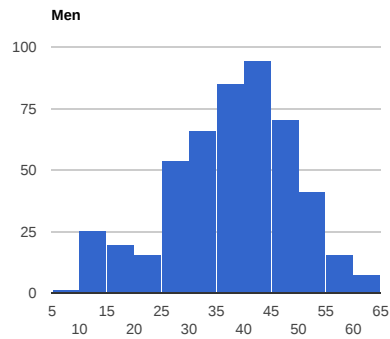

Participating License Holder Age Profile (as of 2015)