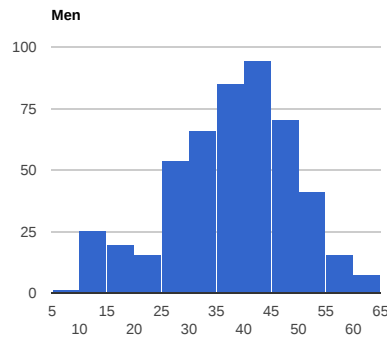

Participating License Holder Age Profile (as of 2015)