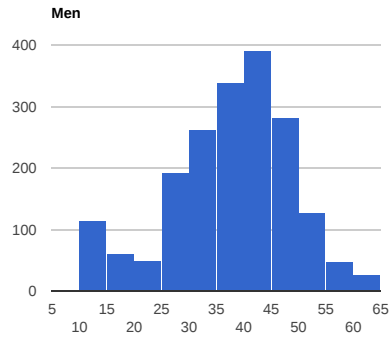

# 10 Competitions, 30 Events, 2299 Attendees, 613 License Holders

Attendees: 2299  
● Men ● Women

License Holders: 613  
● Men ● Women

Average Attendance per License Holder

Participation by Category (includes attendees competing in multiple categories)

Ave --> Max Participation by Category by Competition (includes attendees competing in multiple categories)

### Attendance by Age Profile

### Average Attendance by Age