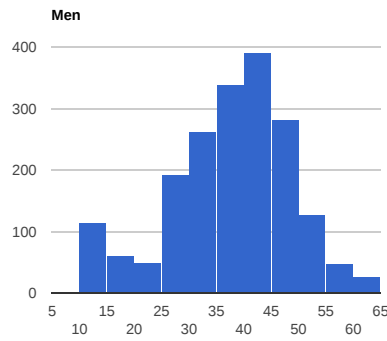

# 10 Competitions, 30 Events, 2299 Attendees, 613 License Holders

Attendees: 2299  
● Men ● Women

License Holders: 613  
● Men ● Women

Average Attendance per License Holder

Participation by Category (includes attendees competing in multiple categories)

Ave --> Max Participation by Category by Competition (includes attendees competing in multiple categories)

### Attendance by Age Profile

### Average Attendance by Age