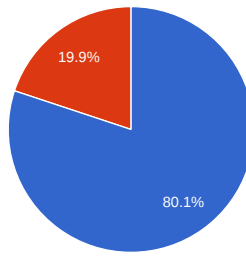

# 10 Competitions, 30 Events, 2299 Attendees, 613 License Holders

Attendees: 2299  
● Men ● Women

License Holders: 613  
● Men ● Women

Average Attendance per License Holder

Participation by Category (includes attendees competing in multiple categories)

Ave --> Max Participation by Category by Competition (includes attendees competing in multiple categories)