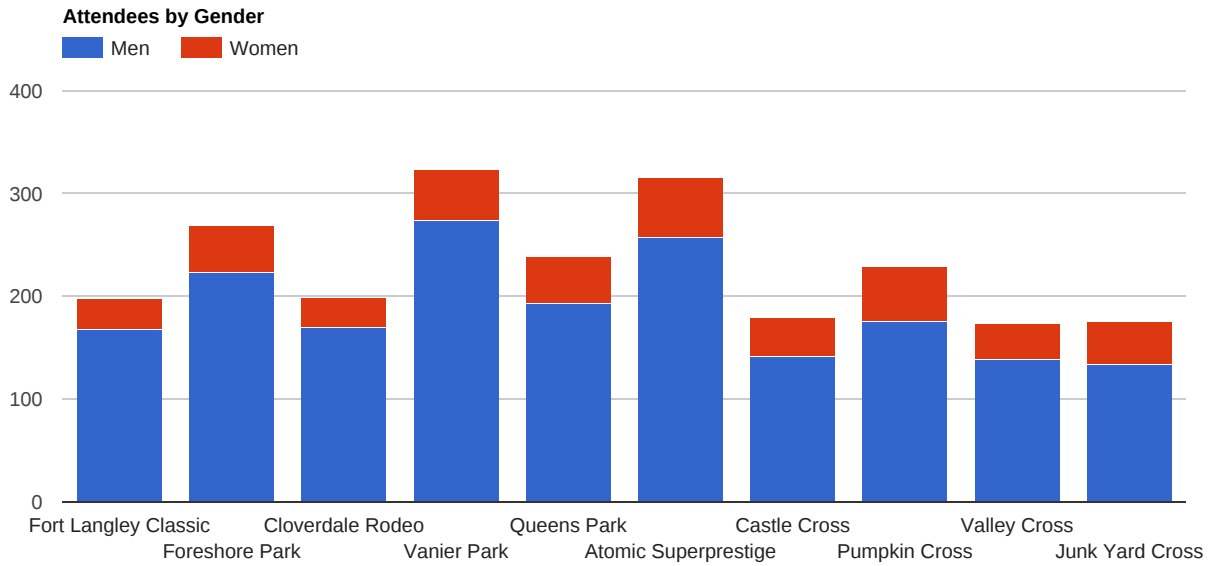

Competitions