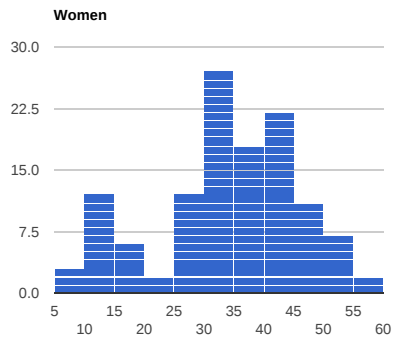

Participating License Holder Age Profile (as of 2015)