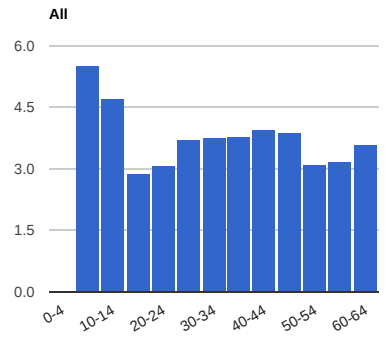

Average Attendance by Age