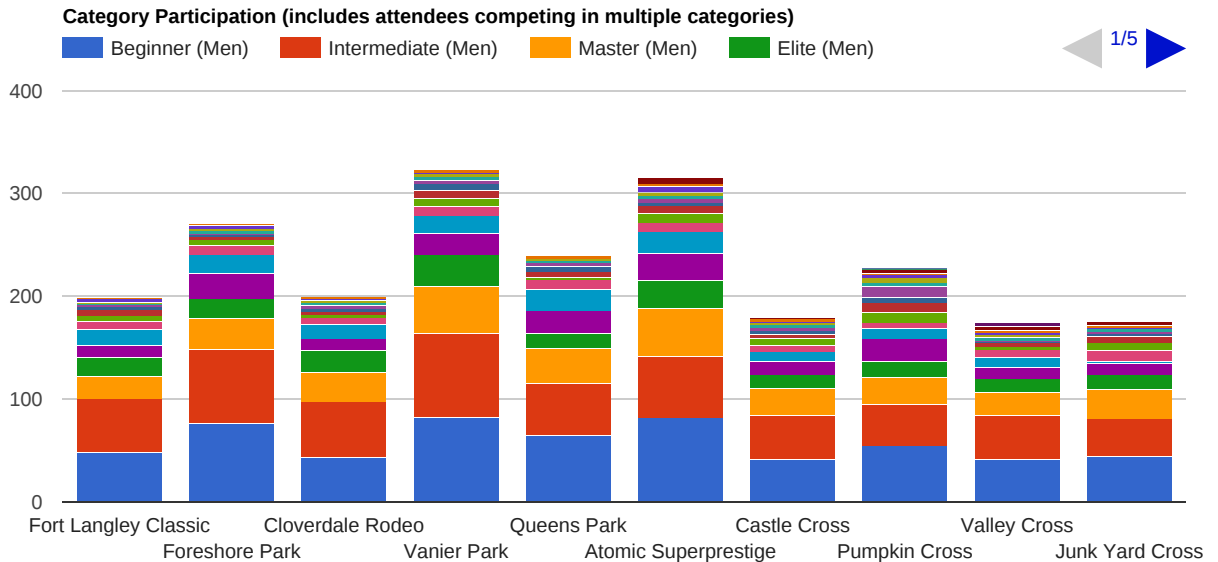

Competitions