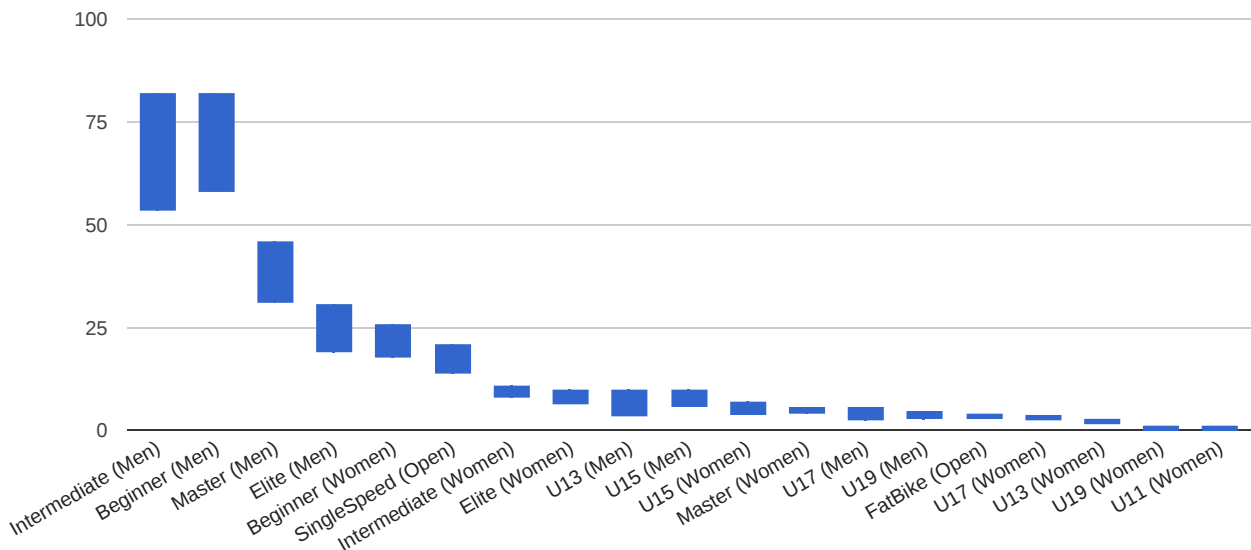

# 10 Competitions, 30 Events, 2299 Attendees, 613 License Holders

Attendees: 2299  
● Men ● Women

License Holders: 613  
● Men ● Women

Average Attendance per License Holder

Participation by Category (includes attendees competing in multiple categories)

Ave --> Max Participation by Category by Competition (includes attendees competing in multiple categories)

### Attendance by Age Profile