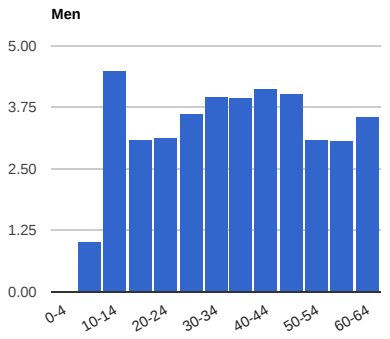

Average Attendance by Age