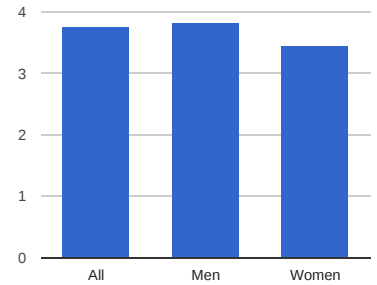

# 10 Competitions, 30 Events, 2299 Attendees, 613 License Holders

Attendees: 2299  
● Men ● Women

License Holders: 613  
● Men ● Women

Average Attendance per License Holder

Participation by Category (includes attendees competing in multiple categories)

Ave --> Max Participation by Category by Competition (includes attendees competing in multiple categories)

### Attendance by Age Profile