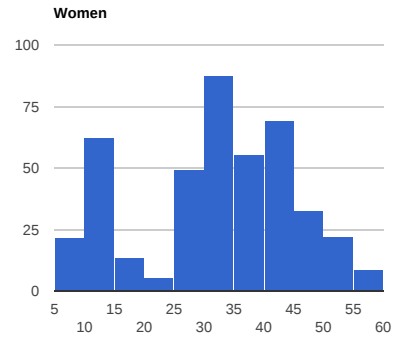

# 10 Competitions, 30 Events, 2299 Attendees, 613 License Holders

Attendees: 2299  
● Men ● Women

License Holders: 613  
● Men ● Women

Average Attendance per License Holder

Participation by Category (includes attendees competing in multiple categories)

Ave --> Max Participation by Category by Competition (includes attendees competing in multiple categories)

### Attendance by Age Profile

### Average Attendance by Age