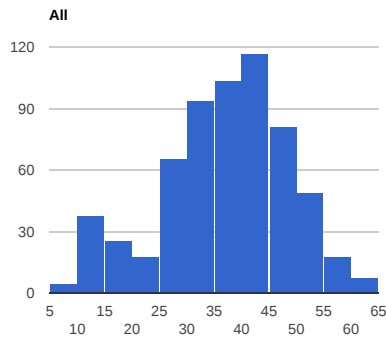

Participating License Holder Age Profile (as of 2015)