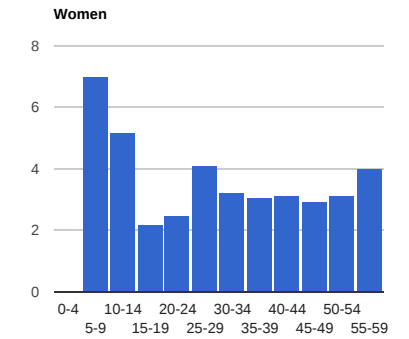

# 10 Competitions, 30 Events, 2299 Attendees, 613 License Holders

Attendees: 2299  
● Men ● Women

License Holders: 613  
● Men ● Women

Average Attendance per License Holder

Participation by Category (includes attendees competing in multiple categories)

Ave --> Max Participation by Category by Competition (includes attendees competing in multiple categories)

### Attendance by Age Profile

### Average Attendance by Age