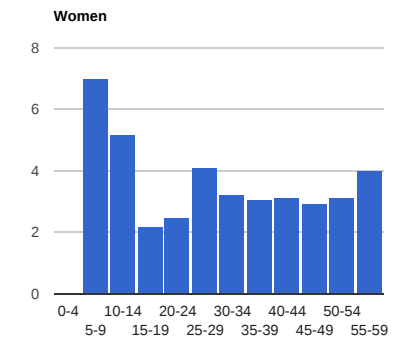

# 10 Competitions, 30 Events, 2299 Attendees, 613 License Holders

Attendees: 2299  
● Men ● Women

License Holders: 613  
● Men ● Women

Average Attendance per License Holder

Participation by Category (includes attendees competing in multiple categories)

Ave --> Max Participation by Category by Competition (includes attendees competing in multiple categories)

### Attendance by Age Profile

### Average Attendance by Age