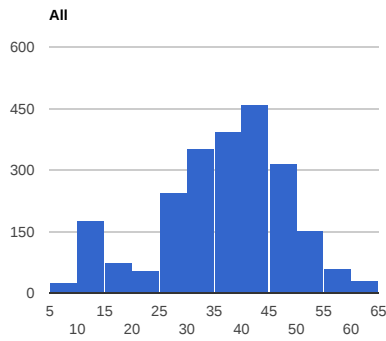

# 10 Competitions, 30 Events, 2299 Attendees, 613 License Holders

Attendees: 2299  
● Men ● Women

License Holders: 613  
● Men ● Women

Average Attendance per License Holder

Participation by Category (includes attendees competing in multiple categories)

Ave --> Max Participation by Category by Competition (includes attendees competing in multiple categories)

### Attendance by Age Profile