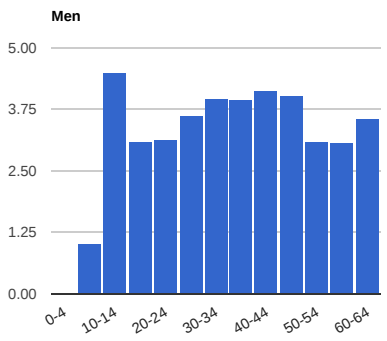

Average Attendance by Age