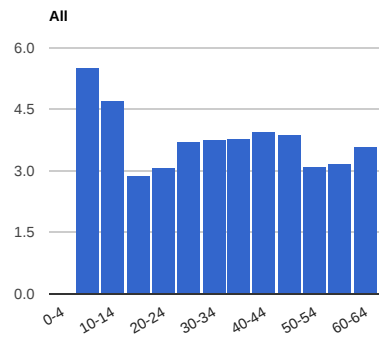

Average Attendance by Age