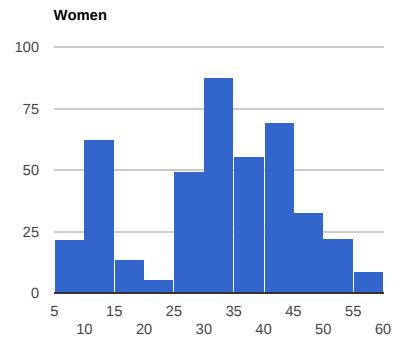

# 10 Competitions, 30 Events, 2299 Attendees, 613 License Holders

Attendees: 2299  
● Men ● Women

License Holders: 613  
● Men ● Women

Average Attendance per License Holder

Participation by Category (includes attendees competing in multiple categories)

Ave --> Max Participation by Category by Competition (includes attendees competing in multiple categories)

### Attendance by Age Profile

### Average Attendance by Age