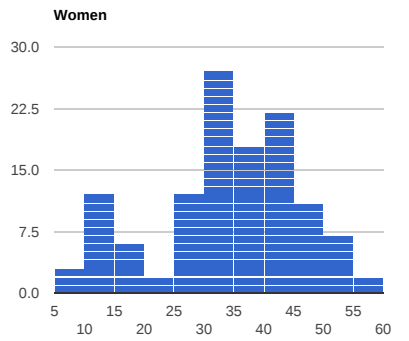

Participating License Holder Age Profile (as of 2015)