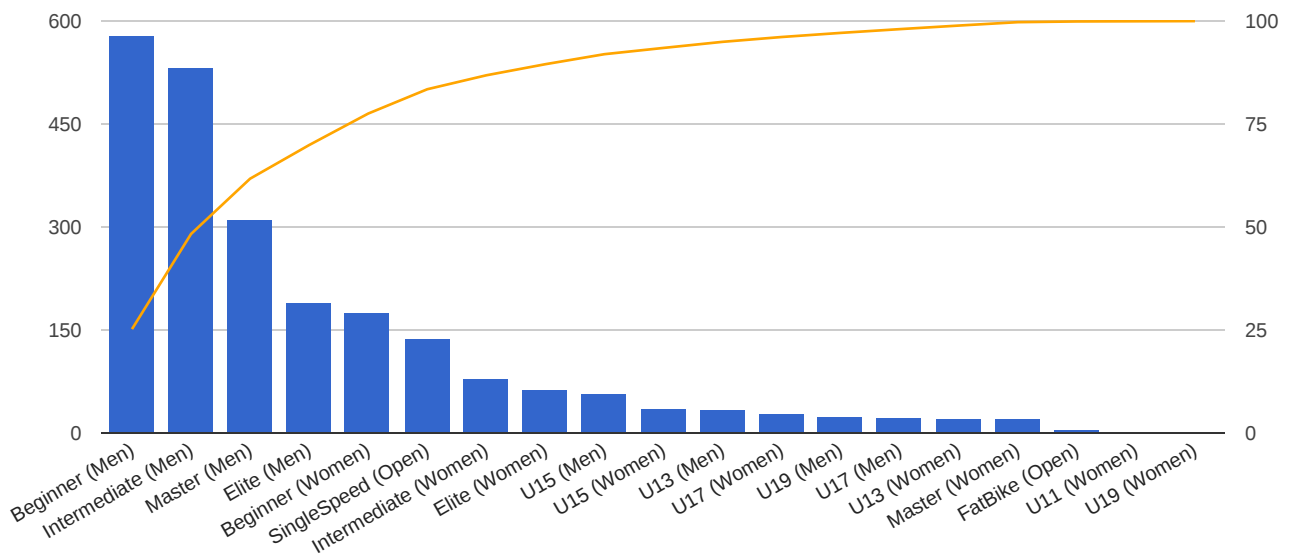

# 10 Competitions, 30 Events, 2299 Attendees, 613 License Holders

Attendees: 2299  
● Men ● Women

License Holders: 613  
● Men ● Women

Average Attendance per License Holder

Participation by Category (includes attendees competing in multiple categories)

Ave --> Max Participation by Category by Competition (includes attendees competing in multiple categories)

### Attendance by Age Profile

### Average Attendance by Age