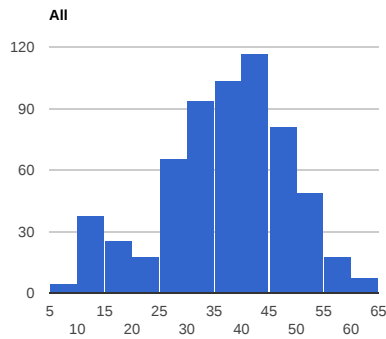

Participating License Holder Age Profile (as of 2015)