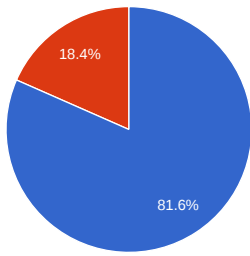

# 10 Competitions, 30 Events, 2299 Attendees, 613 License Holders

Attendees: 2299  
● Men ● Women

License Holders: 613  
● Men ● Women

Average Attendance per License Holder

Participation by Category (includes attendees competing in multiple categories)

Ave --> Max Participation by Category by Competition (includes attendees competing in multiple categories)