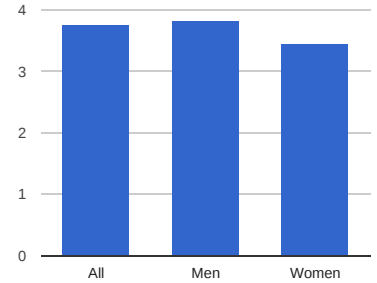

# 10 Competitions, 30 Events, 2299 Attendees, 613 License Holders

Attendees: 2299  
● Men ● Women

License Holders: 613  
● Men ● Women

Average Attendance per License Holder

Participation by Category (includes attendees competing in multiple categories)

Ave --> Max Participation by Category by Competition (includes attendees competing in multiple categories)

### Attendance by Age Profile