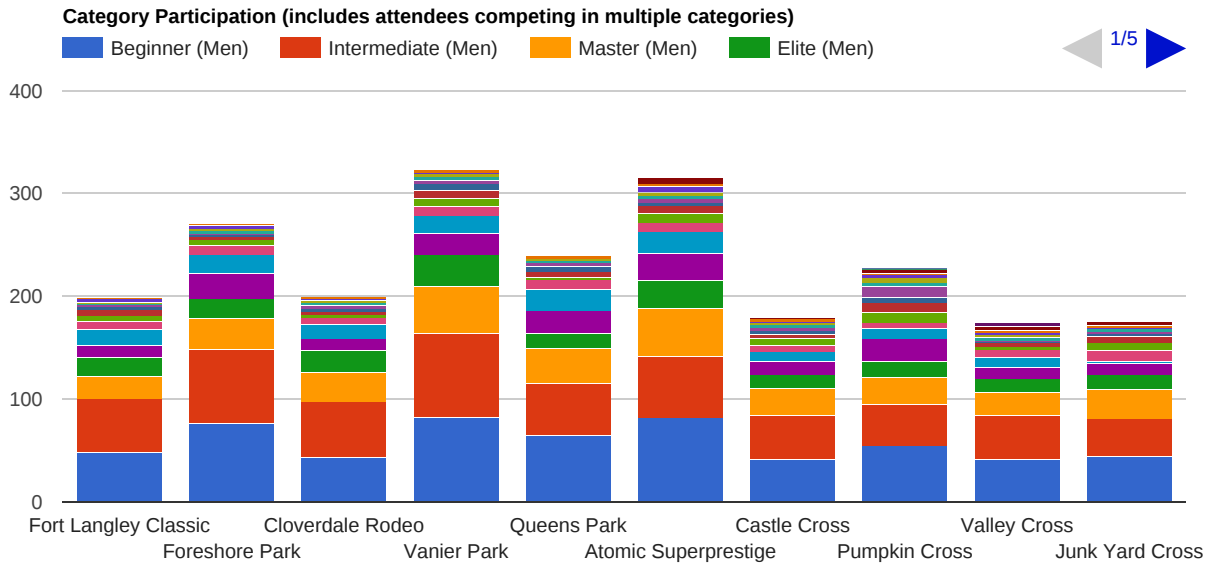

Competitions