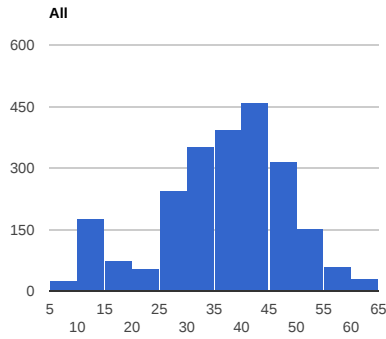

# 10 Competitions, 30 Events, 2299 Attendees, 613 License Holders

Attendees: 2299  
● Men ● Women

License Holders: 613  
● Men ● Women

Average Attendance per License Holder

Participation by Category (includes attendees competing in multiple categories)

Ave --> Max Participation by Category by Competition (includes attendees competing in multiple categories)

### Attendance by Age Profile