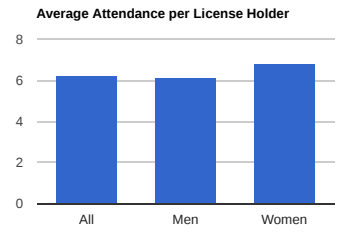

46 Competitions, 103 Events, 8283 Attendees, 1322 License Holders

Participation by Category

Participation by Age

Average Number of Events Attended by Age

License Holder Participation by Age (as of 2016)

Competitions and Events

Participation by Event (includes attendees competing in multiple categories)

PreReg: Overall: 63.24% (5239 / 8284) (includes attendees competing in multiple categories)

Payment Type (includes attendees competing in multiple categories)