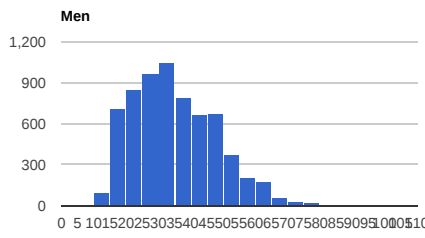

46 Competitions, 103 Events, 8283 Attendees, 1322 License Holders

Participation by Category

Participation by Age

Average Number of Events Attended by Age

License Holder Participation by Age (as of 2016)

Competitions and Events

Participation by Event (includes attendees competing in multiple categories)

PreReg: Overall: 63.24% (5239 / 8284) (includes attendees competing in multiple categories)

Payment Type (includes attendees competing in multiple categories)