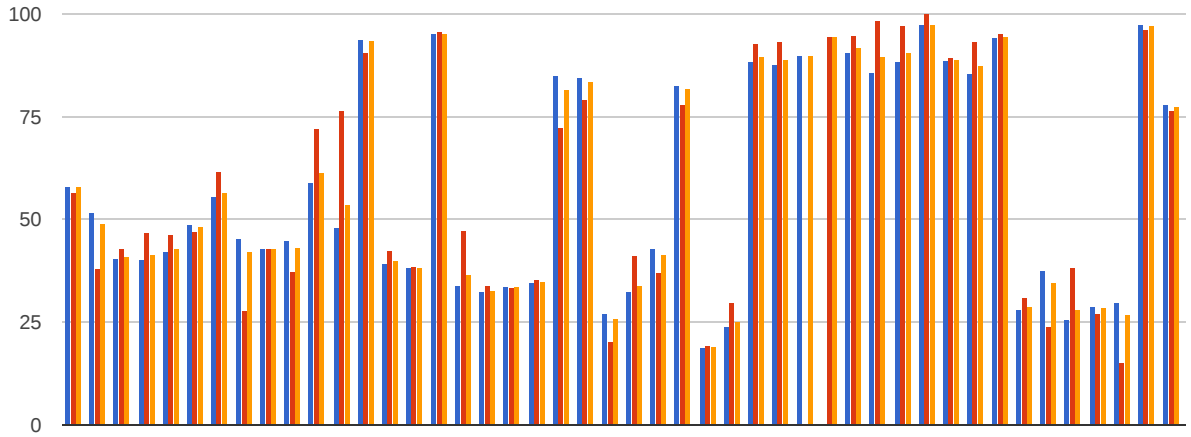

46 Competitions, 103 Events, 8283 Attendees, 1322 License Holders

Participation by Category

Participation by Age

Average Number of Events Attended by Age

License Holder Participation by Age (as of 2016)

Competitions and Events

Participation by Event (includes attendees competing in multiple categories)

PreReg: Overall: 63.24% (5239 / 8284) (includes attendees competing in multiple categories)

Payment Type (includes attendees competing in multiple categories)