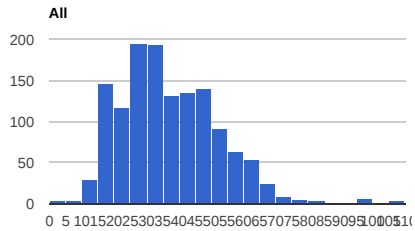

46 Competitions, 103 Events, 8283 Attendees, 1322 License Holders

Participation by Category

Participation by Age

Average Number of Events Attended by Age

License Holder Participation by Age (as of 2016)

Competitions and Events

Participation by Event (includes attendees competing in multiple categories)

PreReg: Overall: 63.24% (5239 / 8284) (includes attendees competing in multiple categories)

Payment Type (includes attendees competing in multiple categories)