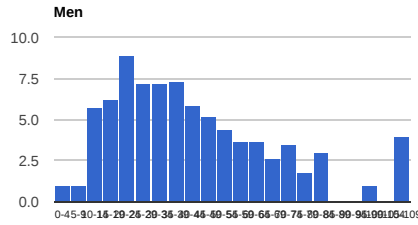

46 Competitions, 103 Events, 8283 Attendees, 1322 License Holders

Participation by Category

Participation by Age

Average Number of Events Attended by Age

License Holder Participation by Age (as of 2016)

Competitions and Events

Participation by Event (includes attendees competing in multiple categories)

PreReg: Overall: 63.24% (5239 / 8284) (includes attendees competing in multiple categories)

Payment Type (includes attendees competing in multiple categories)