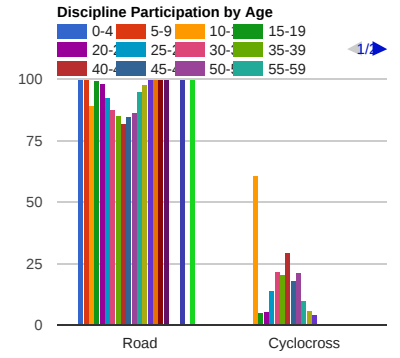

Participation by Event (includes attendees competing in multiple categories)

PreReg: Overall: 63.24% (5239 / 8284) (includes attendees competing in multiple categories)

Payment Type (includes attendees competing in multiple categories)

Participation by Discipline

Postal Chart

Data

Gender	Attendees	LicenseHolders	Ave. Attendance per LicenseHolder
All	8,283	1,322	6.27
Men	6,539	1,066	6.13
Women	1,744	256	6.81

Competition	Start Date	Events	Men	Women	Total	Grand Total
Hougen East RR 2016	2016-02-27					
		Hougen East RR	134	23	157	
			134	23		157
Aldergrove Short RR 2016	2016-02-28					
		A Group	91	21	112	
			91	21		112
River Road RR 2016	2016-03-05					
		A Group	133	21	154	
			133	21		154
Wix Brown RR 2016	2016-03-06					
		Wix Brown RR	123	31	154	
		Learn To Ride	1	1	2	
			124	32		156
Thunderbird RR	2016-03-12					
		RoadRace	126	28	154	
			126	28		154
Aldergrove East RR	2016-03-13					
		Road Race	92	14	106	
		Time Trial	19	3	22	
			111	17		128
Bradner RR	2016-03-19					
		RoadRace	128	26	154	
			128	26		154
Aldergrove Long RR	2016-03-20					
		Road Race	71	14	85	
		Learn To Ride	0	1	1	
		Time Trial	15	3	18	
			86	18		104
Murchie RR	2016-03-26					
		RoadRace	112	21	133	
			112	21		133
Thunderbird Long RR	2016-03-27					
		RoadRace	58	16	74	
			58	16		74
Bradner Long RR	2016-04-02					
		RoadRace	88	18	106	
			88	18		106
Atomic Long RR	2016-04-03					
		Road Race	106	23	129	
		Time Trial	15	7	22	
			121	30		151
Jeremie's Roubaix	2016-04-10					
		Morning	57	13	70	
		Late Race	74	8	82	
			131	21		152
WTNC Glenlyon	2016-04-18					
		630	22	40	62	
		710	139	0	139	
			161	40		201
WTNC Glenlyon	2016-04-26					
		630	27	49	76	
		710	171	0	171	
			198	49		247
Race the Ridge	2016-04-29					
		Road Race #1	50	22	72	
		Road Race #2	112	21	133	
		Crit #1	8	7	15	
		Crit #2	37	0	37	
		Crit #3	0	10	10	
		Crit #4	71	0	71	