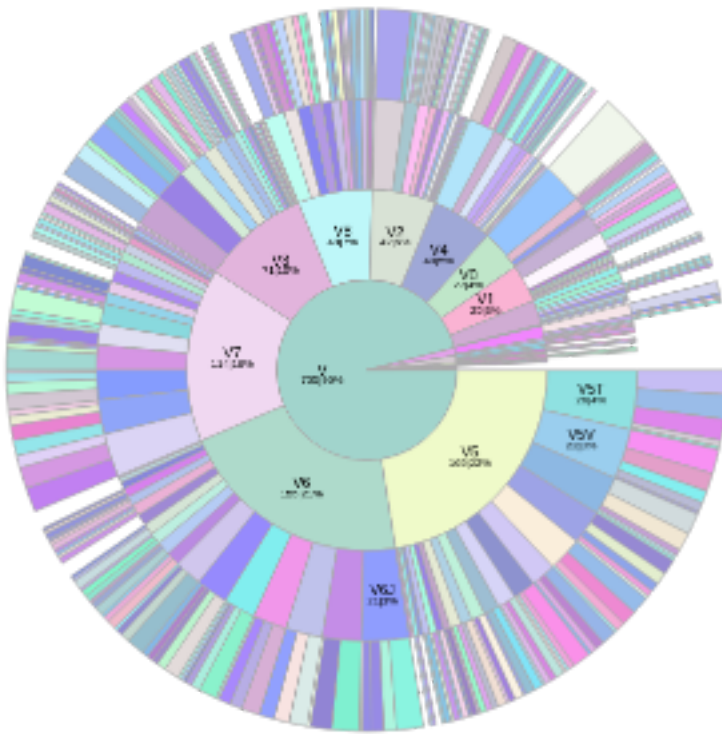

Participation by Event (includes attendees competing in multiple categories)

PreReg: Overall: 63.24% (5239 / 8284) (includes attendees competing in multiple categories)

Payment Type (includes attendees competing in multiple categories)

Participation by Discipline

Postal Chart

Data

Gender	Attendees	LicenseHolders	Ave. Attendance per LicenseHolder
All	8,283	1,322	6.27
Men	6,539	1,066	6.13
Women	1,744	256	6.81

Competition	Start Date	Events	Men	Women	Total	Grand Total
Hougen East RR 2016	2016-02-27					
		Hougen East RR	134	23	157	
			134	23		157
Aldergrove Short RR 2016	2016-02-28					
		A Group	91	21	112	
			91	21		112
River Road RR 2016	2016-03-05					
		A Group	133	21	154	
			133	21		154
Wix Brown RR 2016	2016-03-06					
		Wix Brown RR	123	31	154	
		Learn To Ride	1	1	2	
			124	32		156
Thunderbird RR	2016-03-12					
		RoadRace	126	28	154	
			126	28		154
Aldergrove East RR	2016-03-13					
		Road Race	92	14	106	
		Time Trial	19	3	22	
			111	17		128
Bradner RR	2016-03-19					
		RoadRace	128	26	154	
			128	26		154
Aldergrove Long RR	2016-03-20					
		Road Race	71	14	85	
		Learn To Ride	0	1	1	
		Time Trial	15	3	18	
			86	18		104
Murchie RR	2016-03-26					
		RoadRace	112	21	133	
			112	21		133
Thunderbird Long RR	2016-03-27					
		RoadRace	58	16	74	
			58	16		74
Bradner Long RR	2016-04-02					
		RoadRace	88	18	106	
			88	18		106
Atomic Long RR	2016-04-03					
		Road Race	106	23	129	
		Time Trial	15	7	22	
			121	30		151
Jeremie's Roubaix	2016-04-10					
		Morning	57	13	70	
		Late Race	74	8	82	
			131	21		152
WTNC Glenlyon	2016-04-18					
		630	22	40	62	
		710	139	0	139	
			161	40		201
WTNC Glenlyon	2016-04-26					
		630	27	49	76	
		710	171	0	171	
			198	49		247
Race the Ridge	2016-04-29					
		Road Race #1	50	22	72	
		Road Race #2	112	21	133	
		Crit #1	8	7	15	
		Crit #2	37	0	37	
		Crit #3	0	10	10	
		Crit #4	71	0	71	