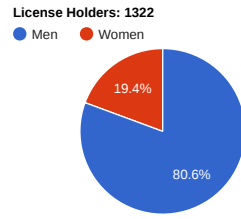

46 Competitions, 103 Events, 8283 Attendees, 1322 License Holders

Participation by Category

Participation by Age

Average Number of Events Attended by Age

License Holder Participation by Age (as of 2016)

Competitions and Events

Participation by Event (includes attendees competing in multiple categories)

PreReg: Overall: 63.24% (5239 / 8284) (includes attendees competing in multiple categories)

Payment Type (includes attendees competing in multiple categories)