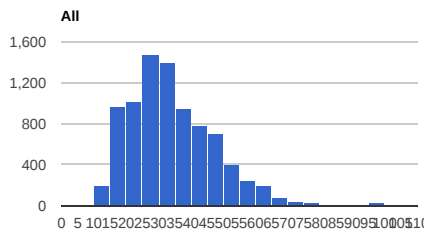

46 Competitions, 103 Events, 8283 Attendees, 1322 License Holders

Participation by Category

Participation by Age

Average Number of Events Attended by Age

License Holder Participation by Age (as of 2016)

Competitions and Events

Participation by Event (includes attendees competing in multiple categories)

PreReg: Overall: 63.24% (5239 / 8284) (includes attendees competing in multiple categories)

Payment Type (includes attendees competing in multiple categories)