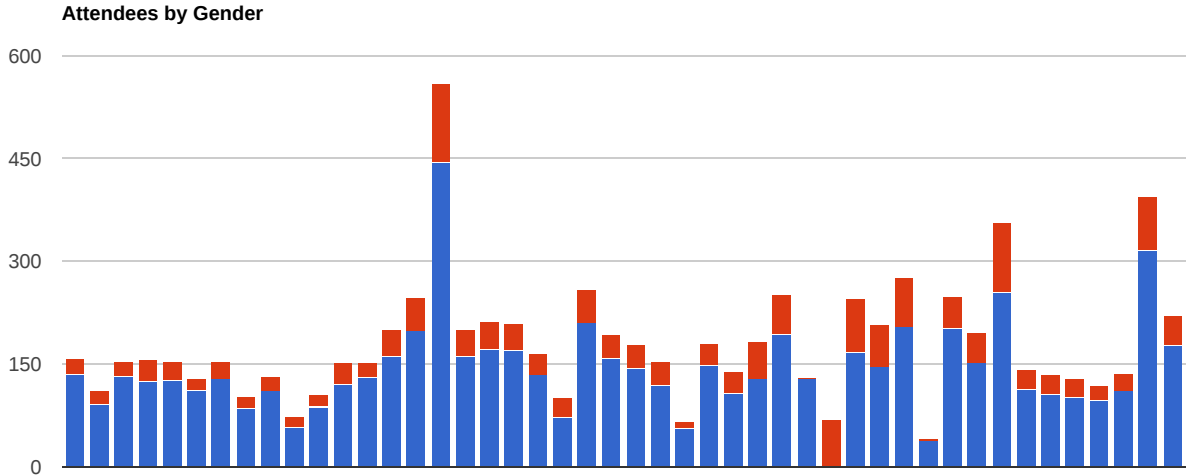

46 Competitions, 103 Events, 8283 Attendees, 1322 License Holders

Participation by Category

Participation by Age

Average Number of Events Attended by Age

License Holder Participation by Age (as of 2016)

Competitions and Events

Participation by Event (includes attendees competing in multiple categories)

PreReg: Overall: 63.24% (5239 / 8284) (includes attendees competing in multiple categories)

Payment Type (includes attendees competing in multiple categories)