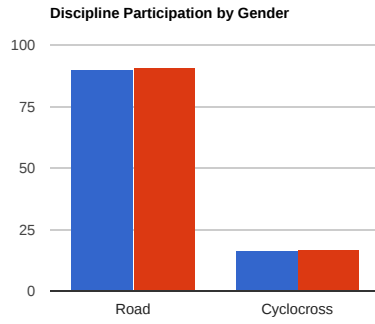

Participation by Discipline