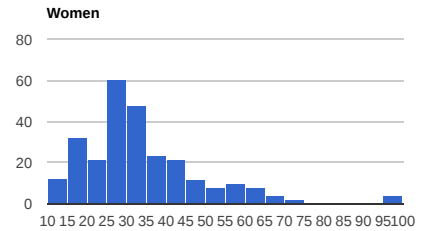

46 Competitions, 103 Events, 8283 Attendees, 1322 License Holders

Participation by Category

Participation by Age

Average Number of Events Attended by Age

License Holder Participation by Age (as of 2016)

Competitions and Events

Participation by Event (includes attendees competing in multiple categories)

PreReg: Overall: 63.24% (5239 / 8284) (includes attendees competing in multiple categories)

Payment Type (includes attendees competing in multiple categories)