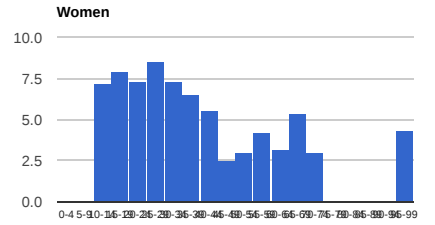

46 Competitions, 103 Events, 8283 Attendees, 1322 License Holders

Participation by Category

Participation by Age

Average Number of Events Attended by Age

License Holder Participation by Age (as of 2016)

Competitions and Events

Participation by Event (includes attendees competing in multiple categories)

PreReg: Overall: 63.24% (5239 / 8284) (includes attendees competing in multiple categories)

Payment Type (includes attendees competing in multiple categories)