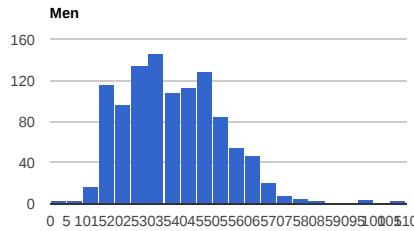

46 Competitions, 103 Events, 8283 Attendees, 1322 License Holders

Participation by Category

Participation by Age

Average Number of Events Attended by Age

License Holder Participation by Age (as of 2016)

Competitions and Events

Participation by Event (includes attendees competing in multiple categories)

PreReg: Overall: 63.24% (5239 / 8284) (includes attendees competing in multiple categories)

Payment Type (includes attendees competing in multiple categories)