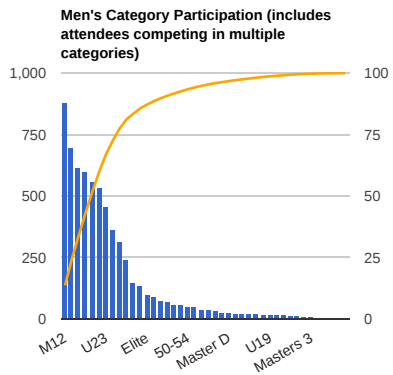

46 Competitions, 103 Events, 8283 Attendees, 1322 License Holders

Participation by Category

Participation by Age

Average Number of Events Attended by Age

License Holder Participation by Age (as of 2016)

Competitions and Events