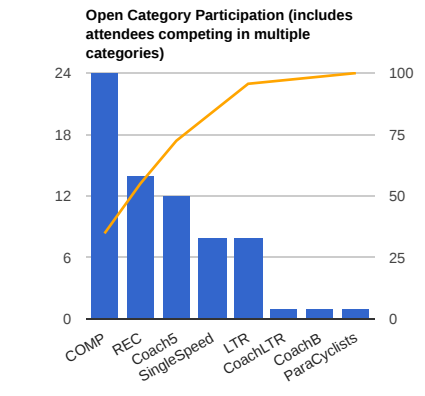

46 Competitions, 103 Events, 8283 Attendees, 1322 License Holders

Participation by Category

Participation by Age

Average Number of Events Attended by Age

License Holder Participation by Age (as of 2016)

Competitions and Events

Participation by Event (includes attendees competing in multiple categories)

PreReg: Overall: 63.24% (5239 / 8284) (includes attendees competing in multiple categories)

Payment Type (includes attendees competing in multiple categories)