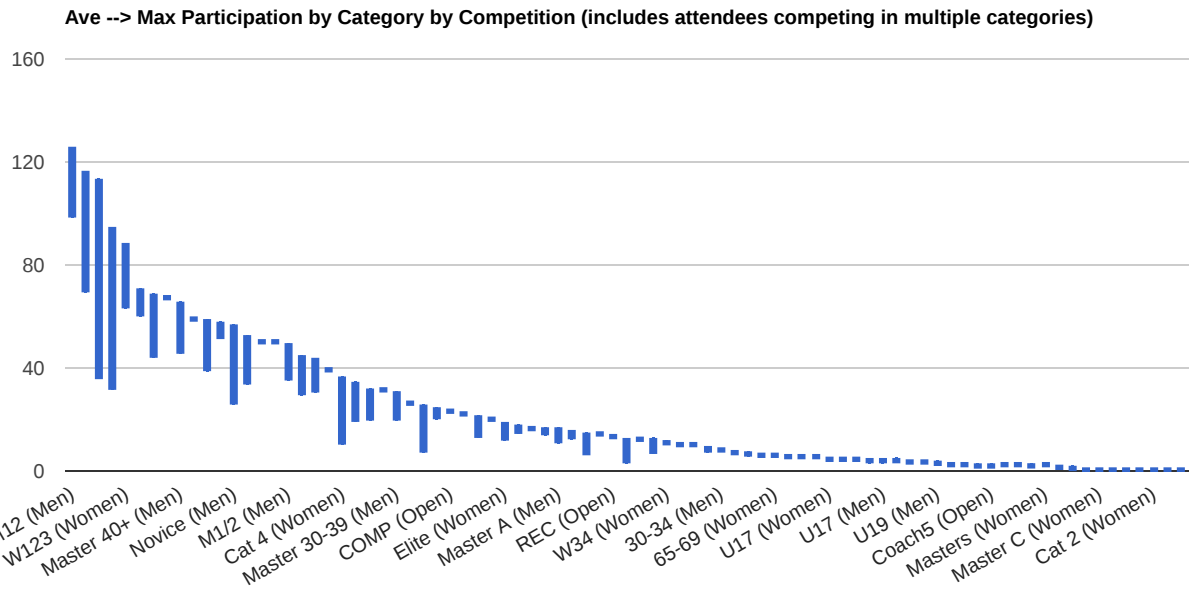

46 Competitions, 103 Events, 8283 Attendees, 1322 License Holders

Participation by Category

Participation by Age

Average Number of Events Attended by Age

License Holder Participation by Age (as of 2016)

Competitions and Events

Participation by Event (includes attendees competing in multiple categories)

PreReg: Overall: 63.24% (5239 / 8284) (includes attendees competing in multiple categories)

Payment Type (includes attendees competing in multiple categories)