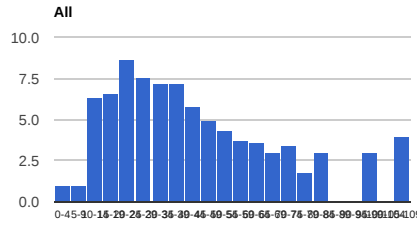

46 Competitions, 103 Events, 8283 Attendees, 1322 License Holders

Participation by Category

Participation by Age

Average Number of Events Attended by Age

License Holder Participation by Age (as of 2016)

Competitions and Events

Participation by Event (includes attendees competing in multiple categories)

PreReg: Overall: 63.24% (5239 / 8284) (includes attendees competing in multiple categories)

Payment Type (includes attendees competing in multiple categories)