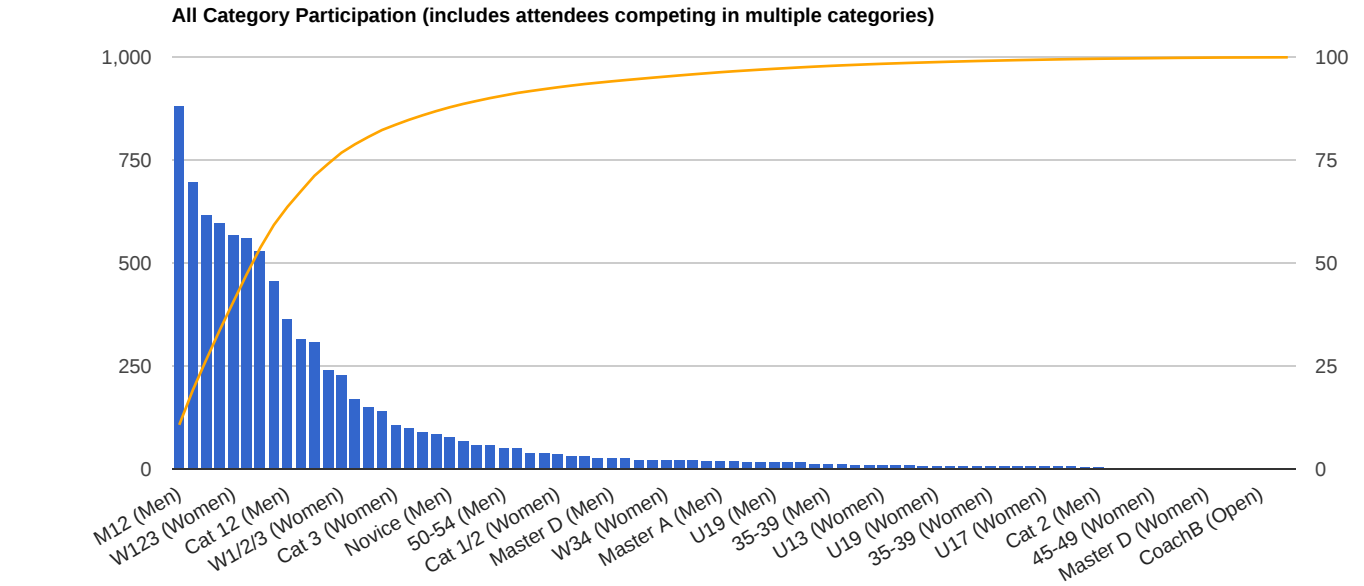

46 Competitions, 103 Events, 8283 Attendees, 1322 License Holders

Participation by Category

Participation by Age

Average Number of Events Attended by Age

License Holder Participation by Age (as of 2016)

Competitions and Events

Participation by Event (includes attendees competing in multiple categories)

PreReg: Overall: 63.24% (5239 / 8284) (includes attendees competing in multiple categories)

Payment Type (includes attendees competing in multiple categories)