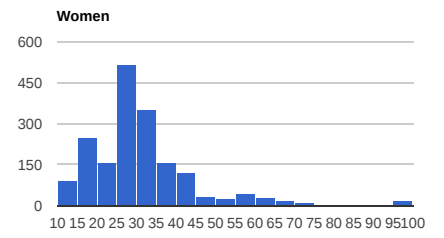

46 Competitions, 103 Events, 8283 Attendees, 1322 License Holders

Participation by Category

Participation by Age

Average Number of Events Attended by Age

License Holder Participation by Age (as of 2016)

Competitions and Events

Participation by Event (includes attendees competing in multiple categories)

PreReg: Overall: 63.24% (5239 / 8284) (includes attendees competing in multiple categories)

Payment Type (includes attendees competing in multiple categories)