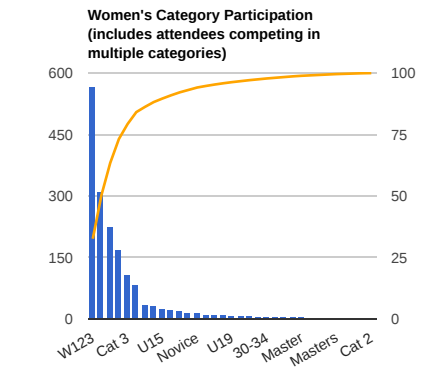

46 Competitions, 103 Events, 8283 Attendees, 1322 License Holders

Participation by Category

Participation by Age

Average Number of Events Attended by Age

License Holder Participation by Age (as of 2016)

Competitions and Events

Participation by Event (includes attendees competing in multiple categories)

PreReg: Overall: 63.24% (5239 / 8284) (includes attendees competing in multiple categories)

Payment Type (includes attendees competing in multiple categories)