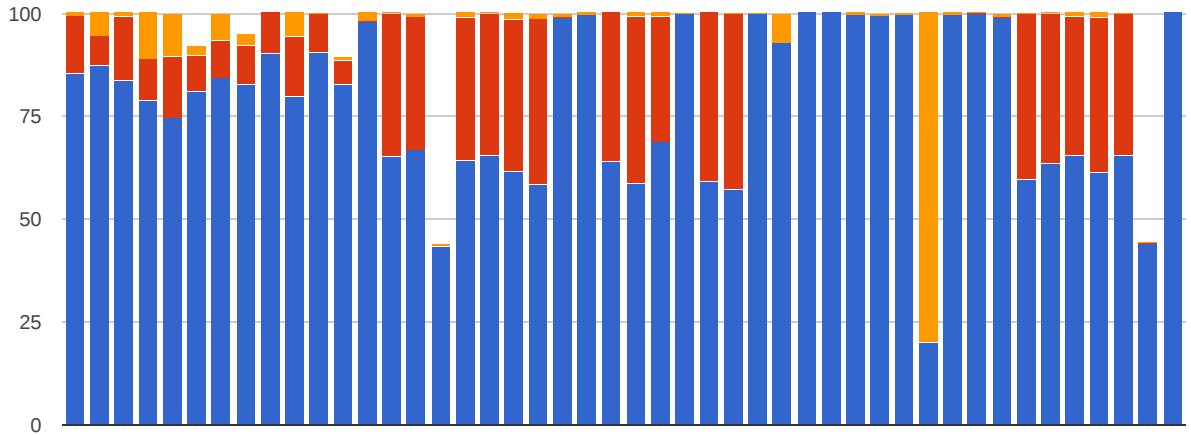

46 Competitions, 103 Events, 8283 Attendees, 1322 License Holders

Participation by Category

Participation by Age

Average Number of Events Attended by Age

License Holder Participation by Age (as of 2016)

Competitions and Events

Participation by Event (includes attendees competing in multiple categories)

PreReg: Overall: 63.24% (5239 / 8284) (includes attendees competing in multiple categories)

Payment Type (includes attendees competing in multiple categories)