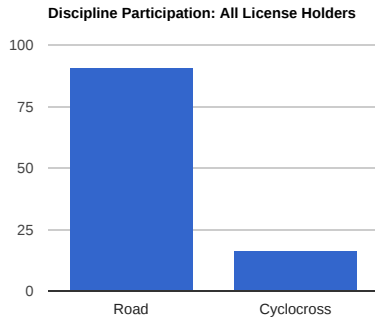

Participation by Discipline