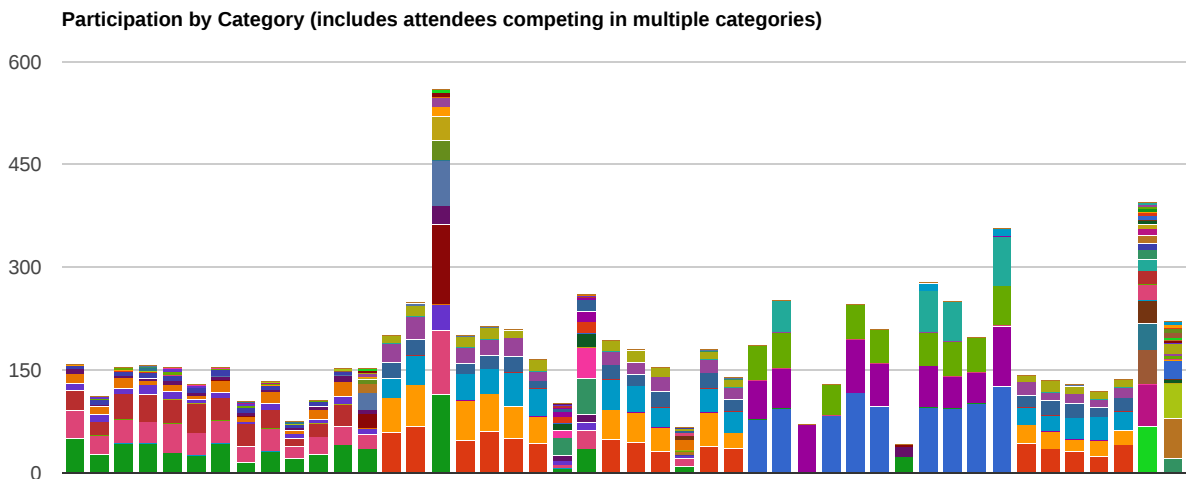

46 Competitions, 103 Events, 8283 Attendees, 1322 License Holders

Participation by Category

Participation by Age

Average Number of Events Attended by Age

License Holder Participation by Age (as of 2016)

Competitions and Events

Participation by Event (includes attendees competing in multiple categories)

PreReg: Overall: 63.24% (5239 / 8284) (includes attendees competing in multiple categories)

Payment Type (includes attendees competing in multiple categories)